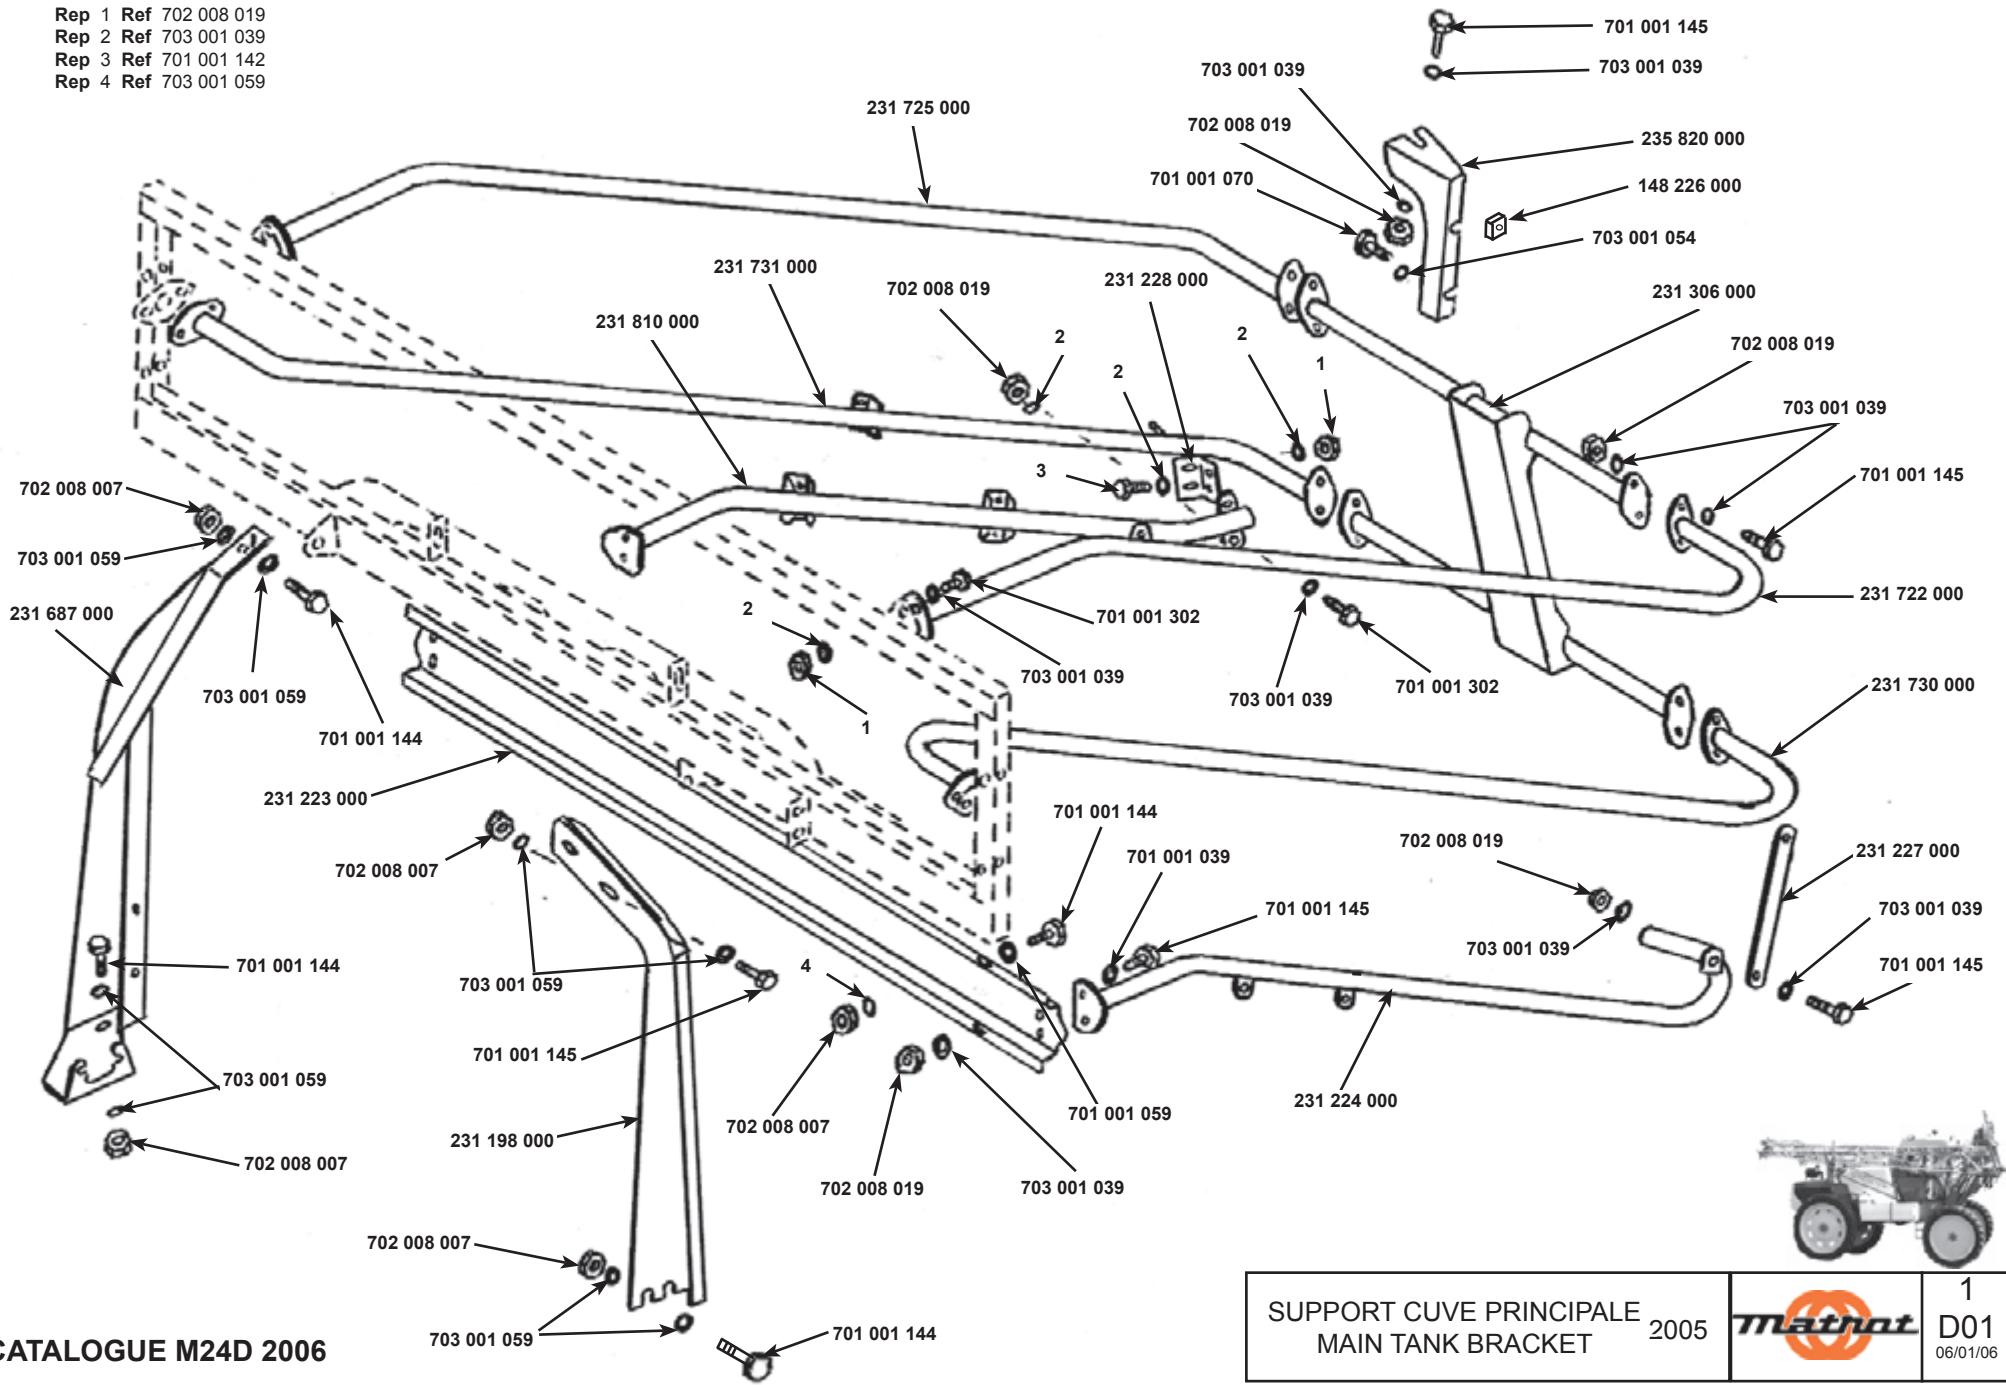

Rep 1 Ref 702 008 019
 Rep 2 Ref 703 001 039
 Rep 3 Ref 701 001 142
 Rep 4 Ref 703 001 059

CATALOGUE M24D 2006

SUPPORT CUVE PRINCIPALE MAIN TANK BRACKET 2005		1 D01 06/01/06
---	---	----------------------